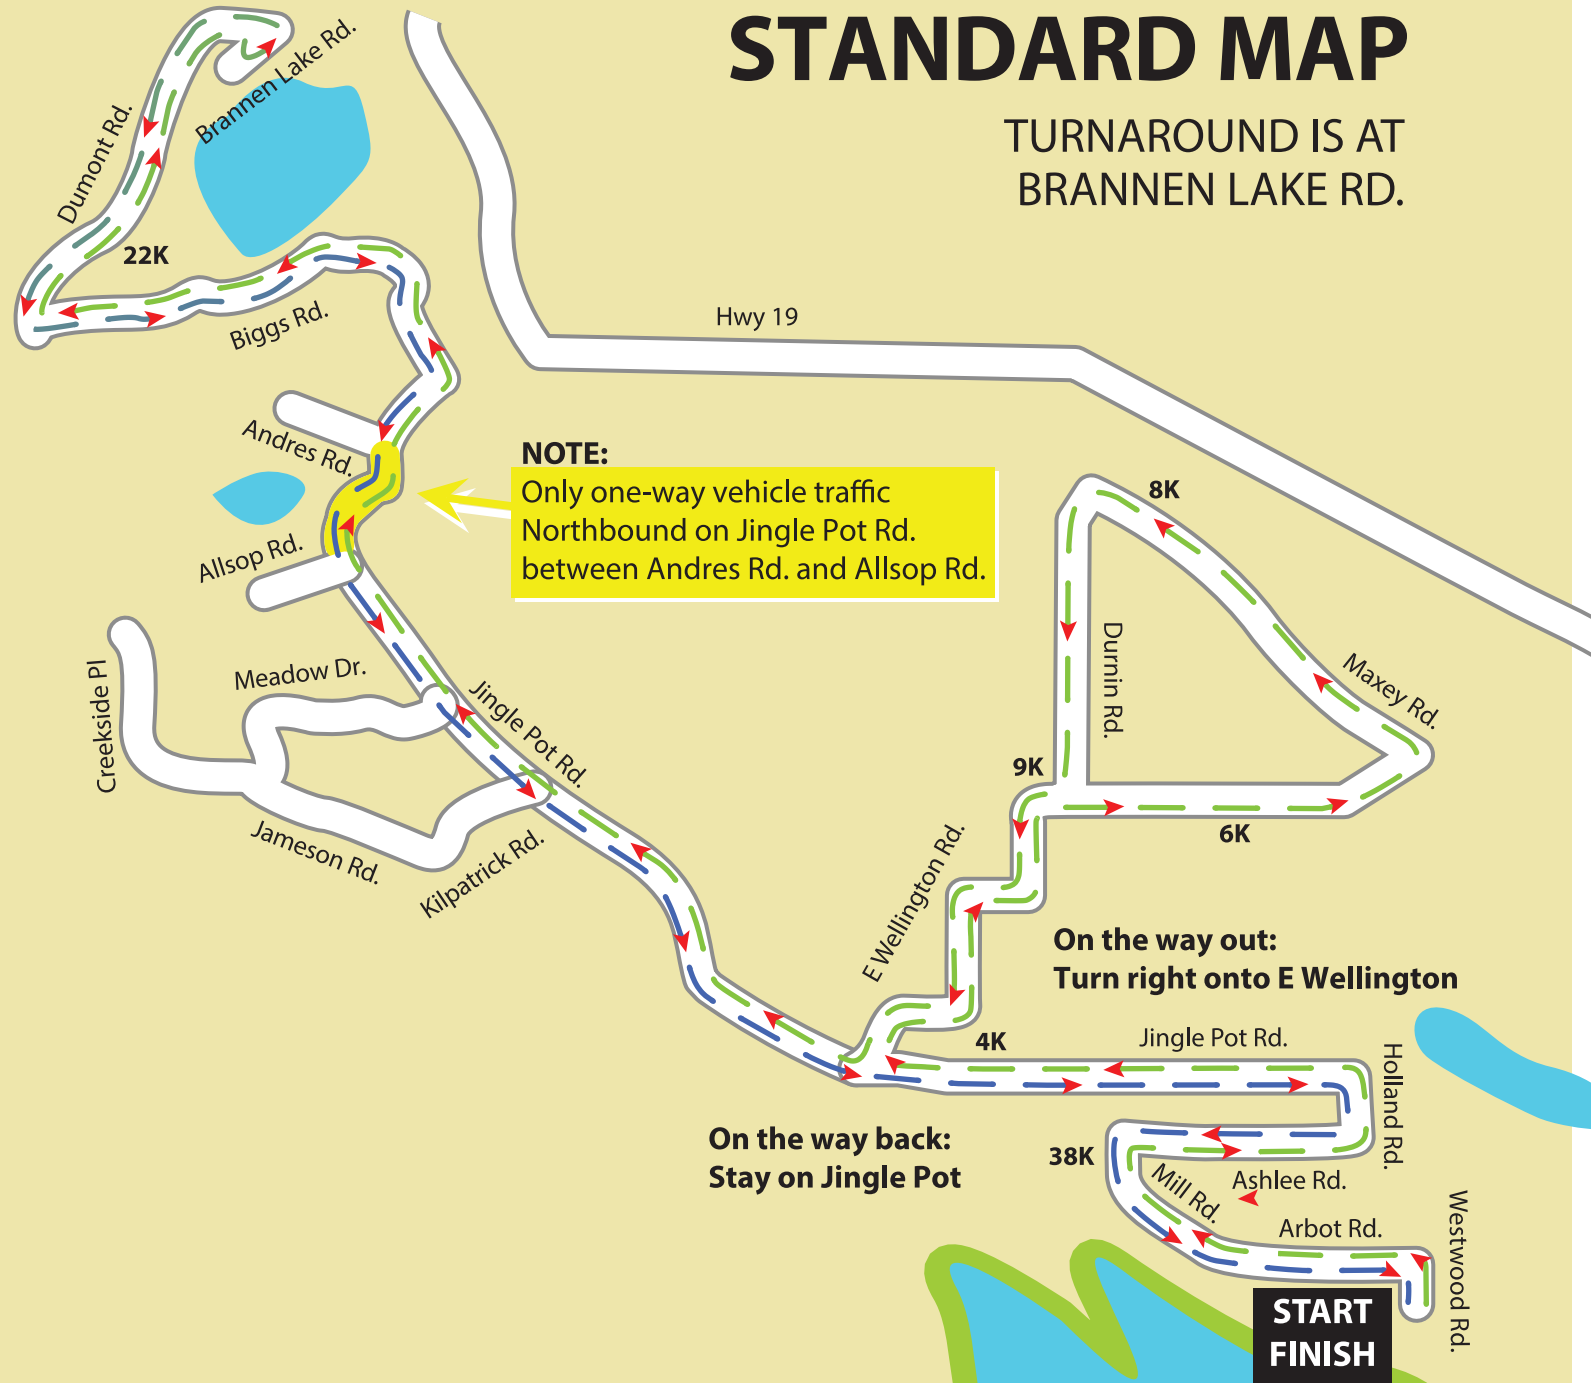

STANDARD MAP

TURNAROUND IS AT
BRANNEN LAKE RD.

NOTE:
Only one-way vehicle traffic
Northbound on Jingle Pot Rd.
between Andres Rd. and Allsop Rd.

On the way out:
Turn right onto E Wellington

On the way back:
Stay on Jingle Pot

**START
FINISH**