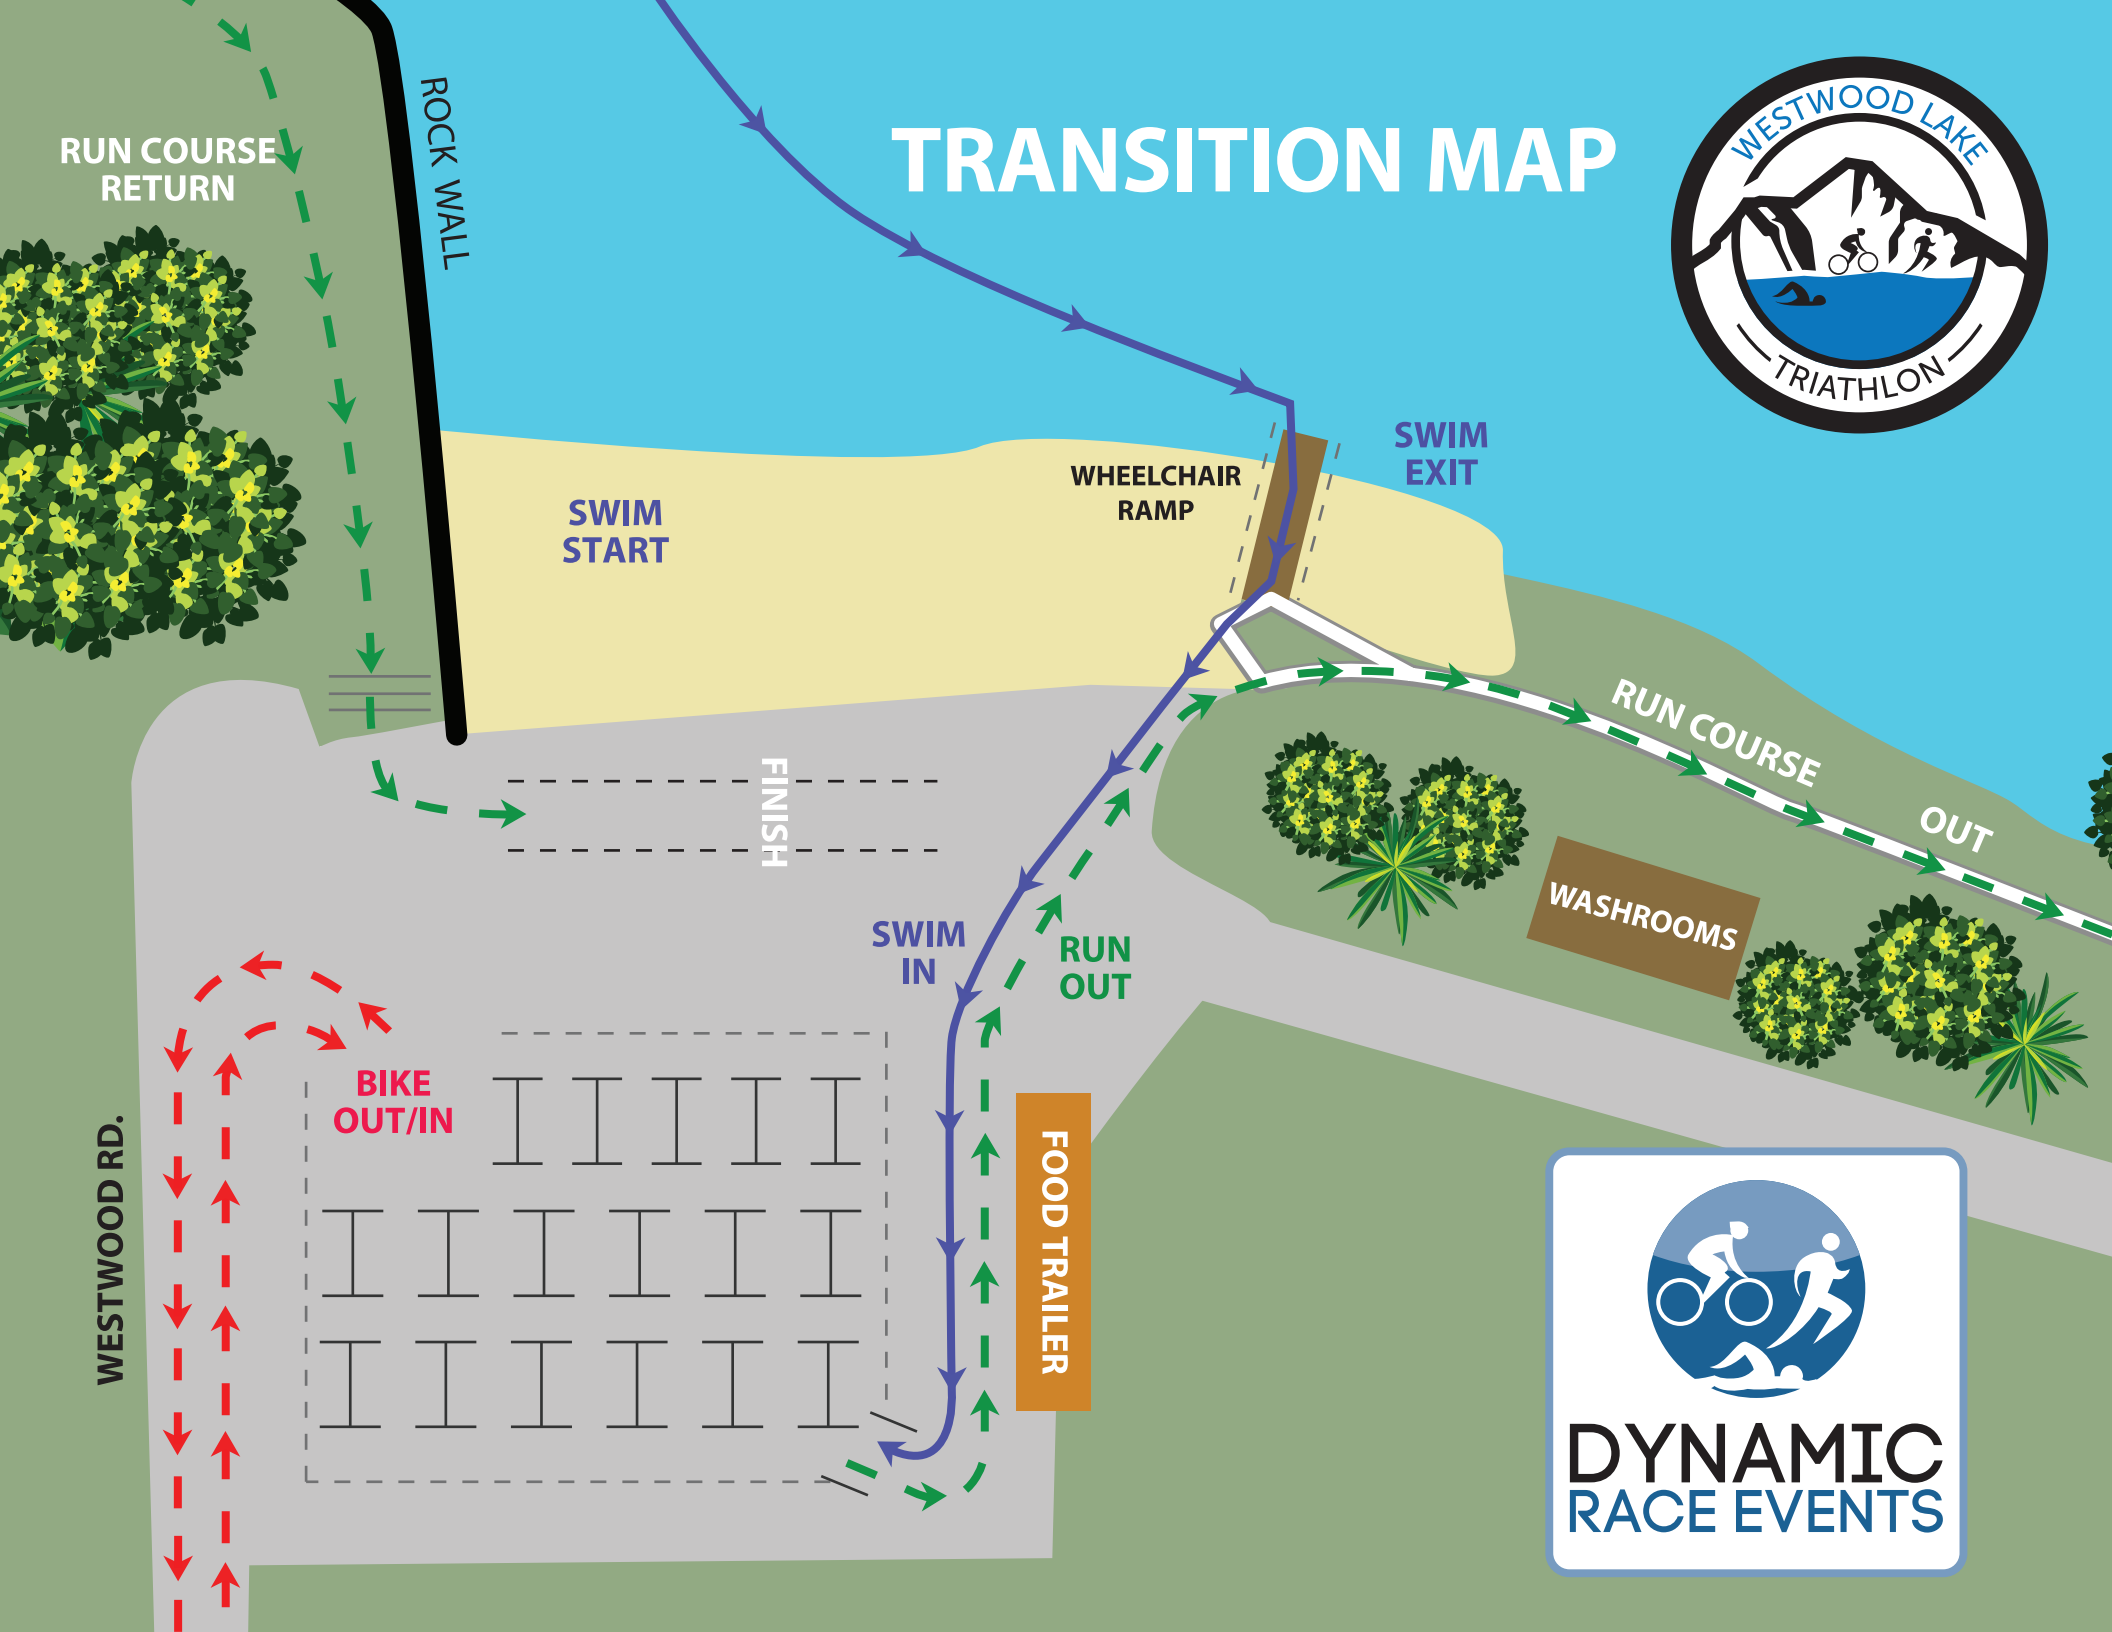

TRANSITION MAP

RUN COURSE
RETURN

ROCK WALL

SWIM
START

WHEELCHAIR
RAMP

SWIM
EXIT

FINISH

RUN COURSE

OUT

WASHROOMS

SWIM
IN

RUN
OUT

BIKE
OUT/IN

FOOD TRAILER

WESTWOOD RD.

**DYNAMIC
RACE EVENTS**