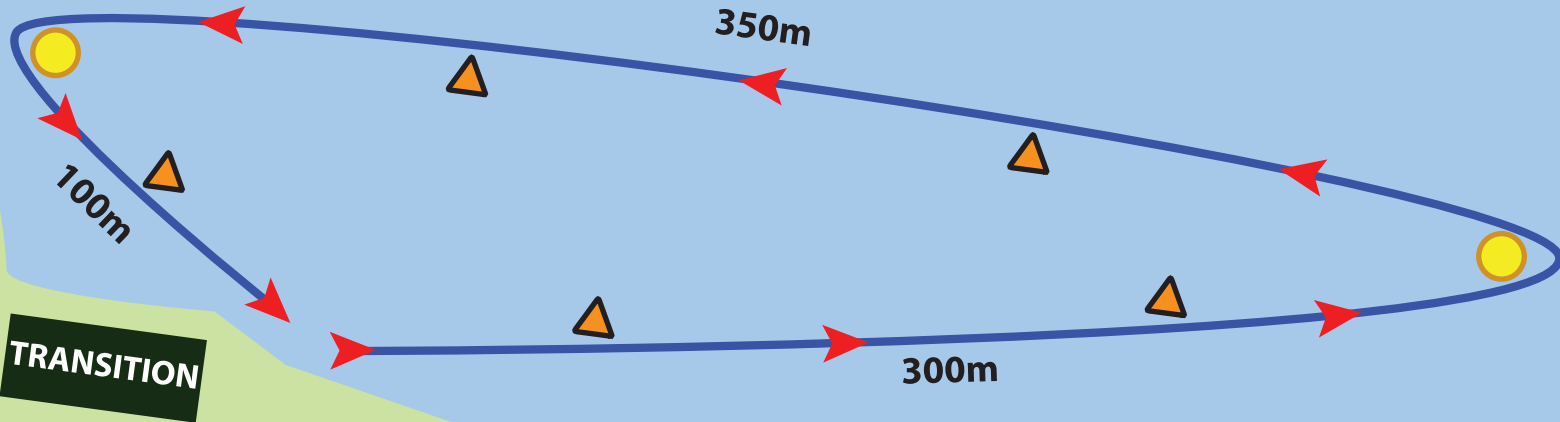

SWIM COURSE

One Loop: 750 m

Two Loops: 1500 m

Westwood Lake

Westwood Rd