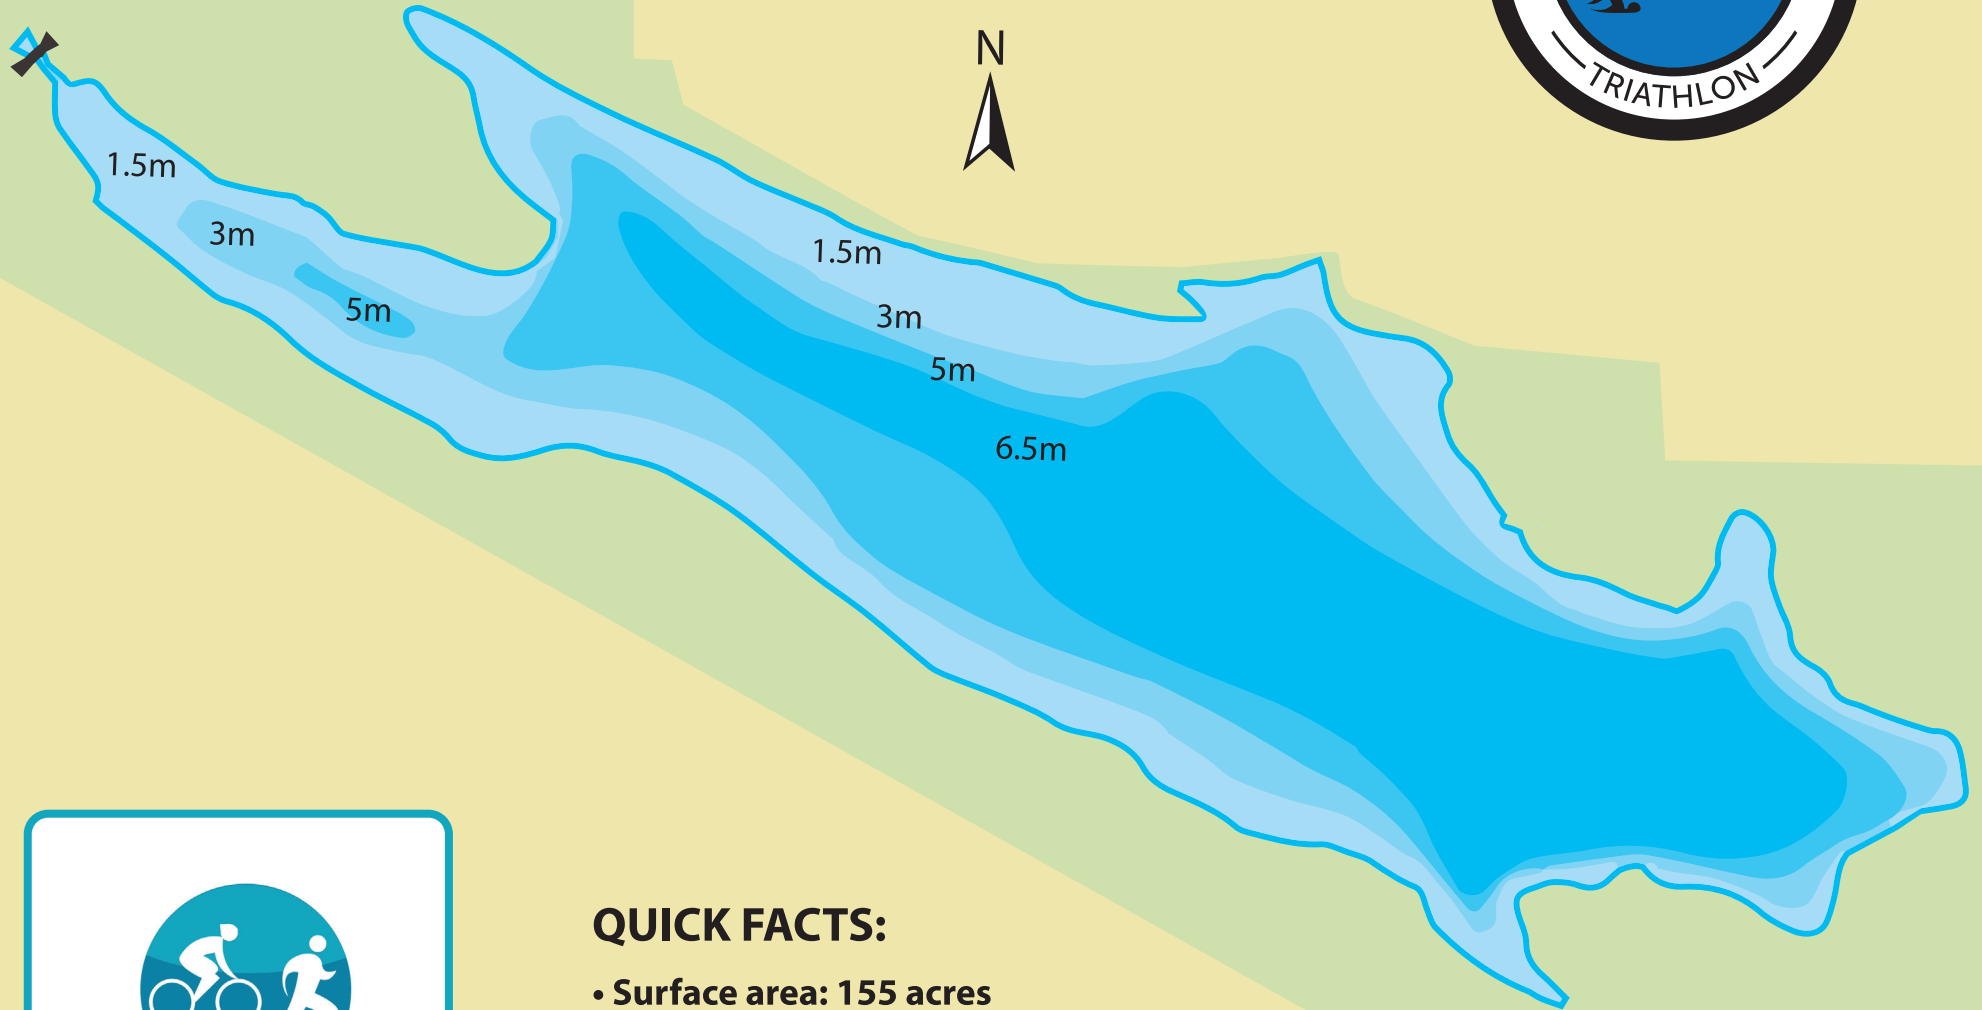

WESTWOOD LAKE

Depth Chart

QUICK FACTS:

- Surface area: 155 acres
- Maximum depth: 7 meters (23 feet)