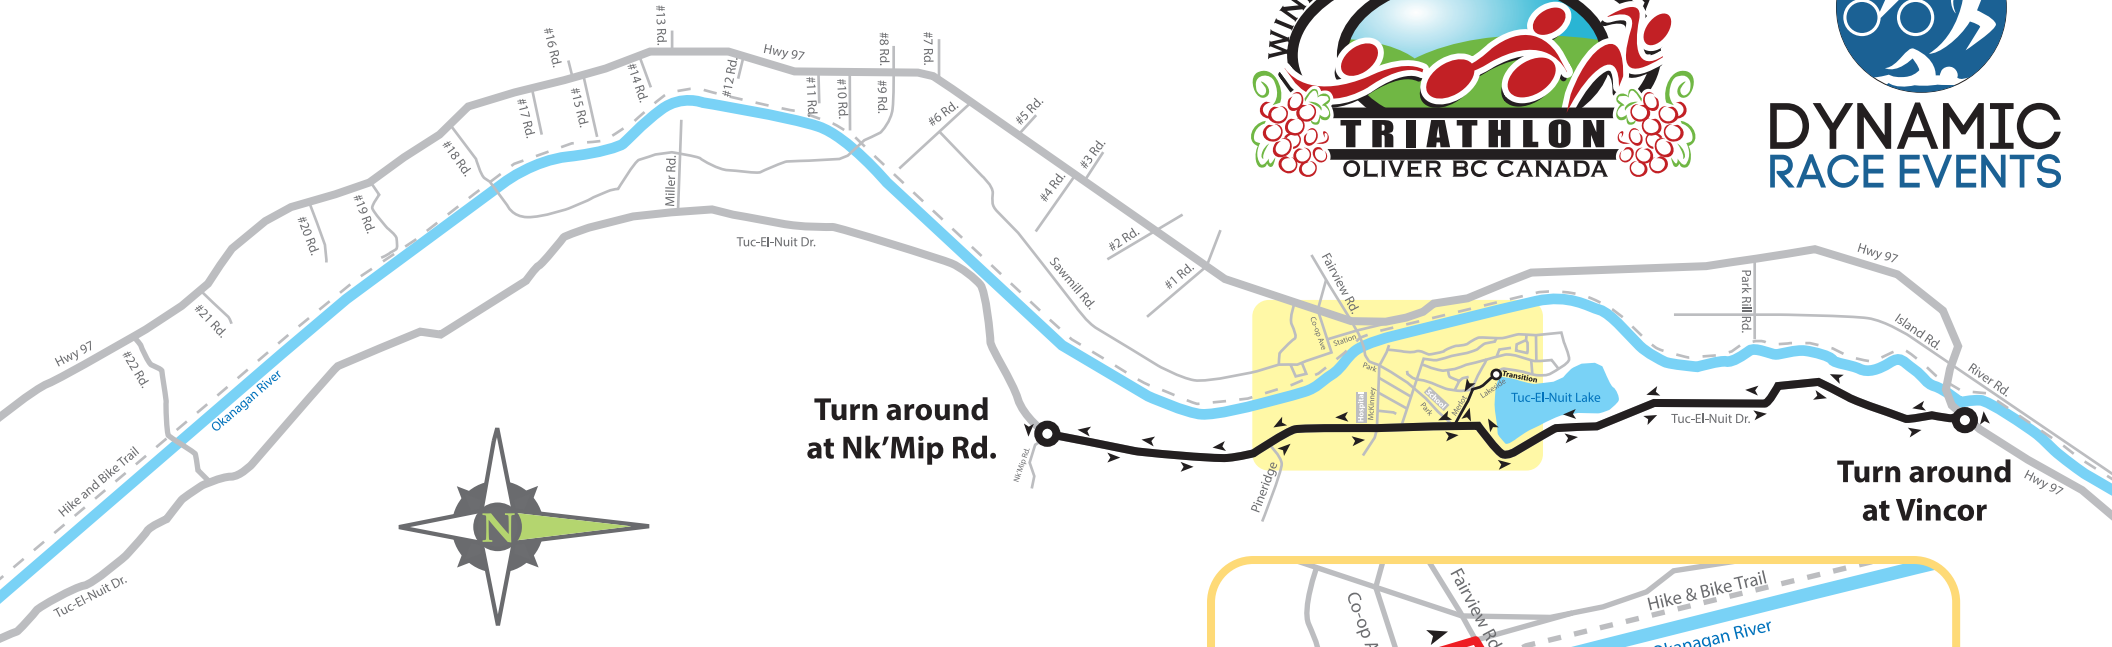

# SPRINT BIKE ROUTE

**DYNAMIC  
RACE EVENTS**

Turn around  
at Nk'Mip Rd.

Turn around  
at Vincor

# STANDARD BIKE ROUTE

Turn around  
at Vincor