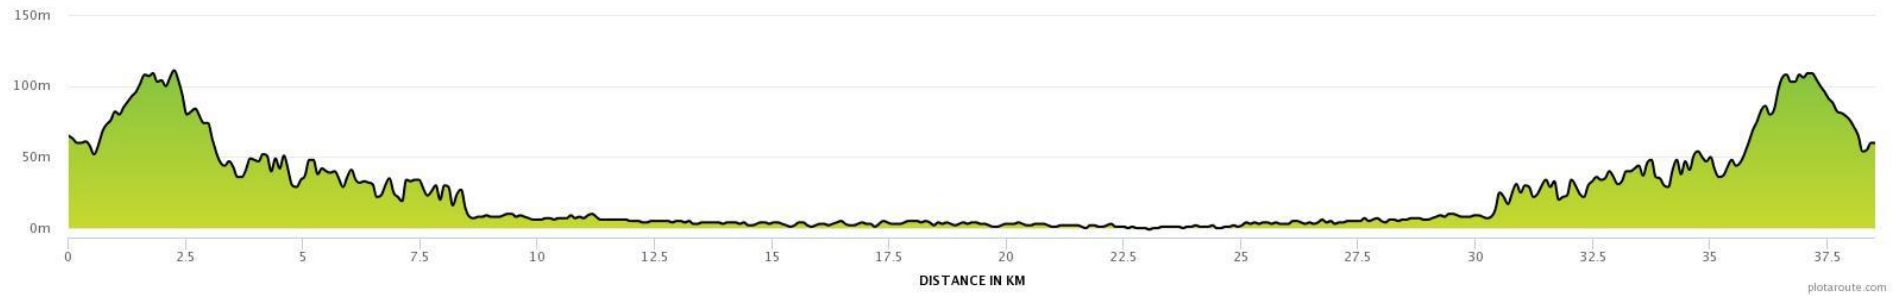

SPRINT

STANDARD

2018 CULTUS LAKE STANDARD BIKE COURSE - ROUTE PROFILE

HALF IRON