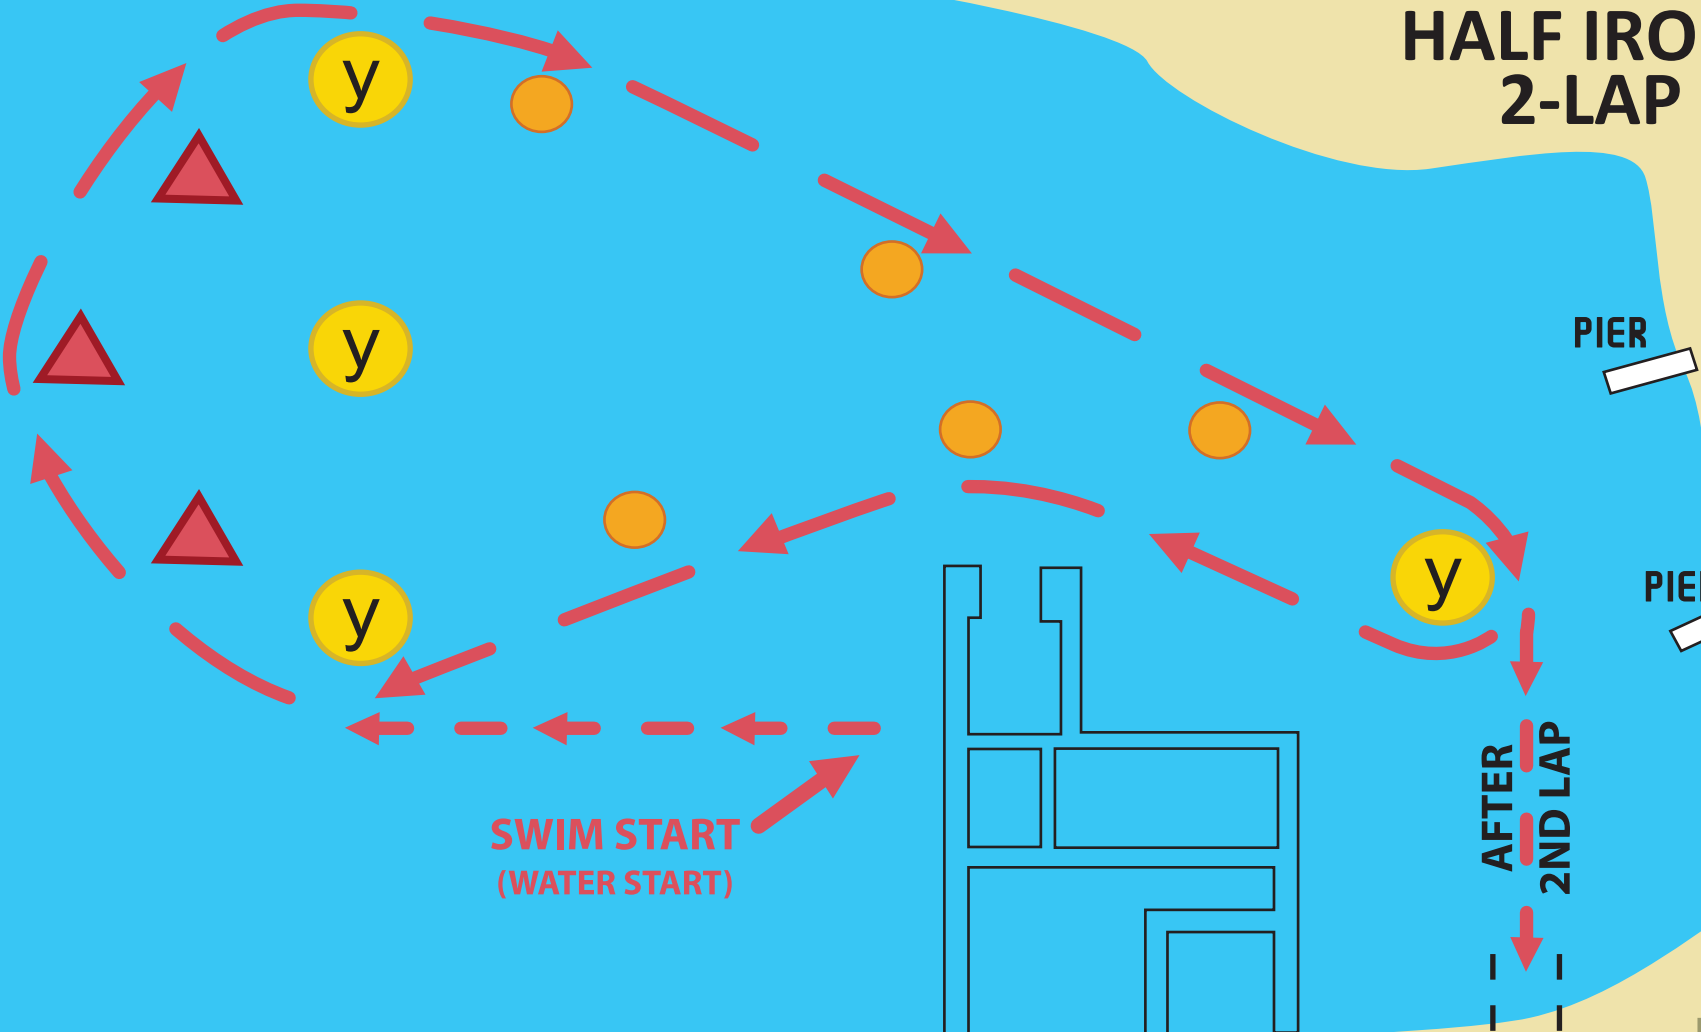

CULTUS LAKE

HALF IRON SWIM

2-LAP COURSE

SWIM START
(WATER START)

SWIM FINISH
(EXIT)

AFTER
2ND LAP

- Large Yellow Corner Buoys
- Red Buoys
- Orange Buoys

MAIN BEACH

PIER

PIER

BRIDGE