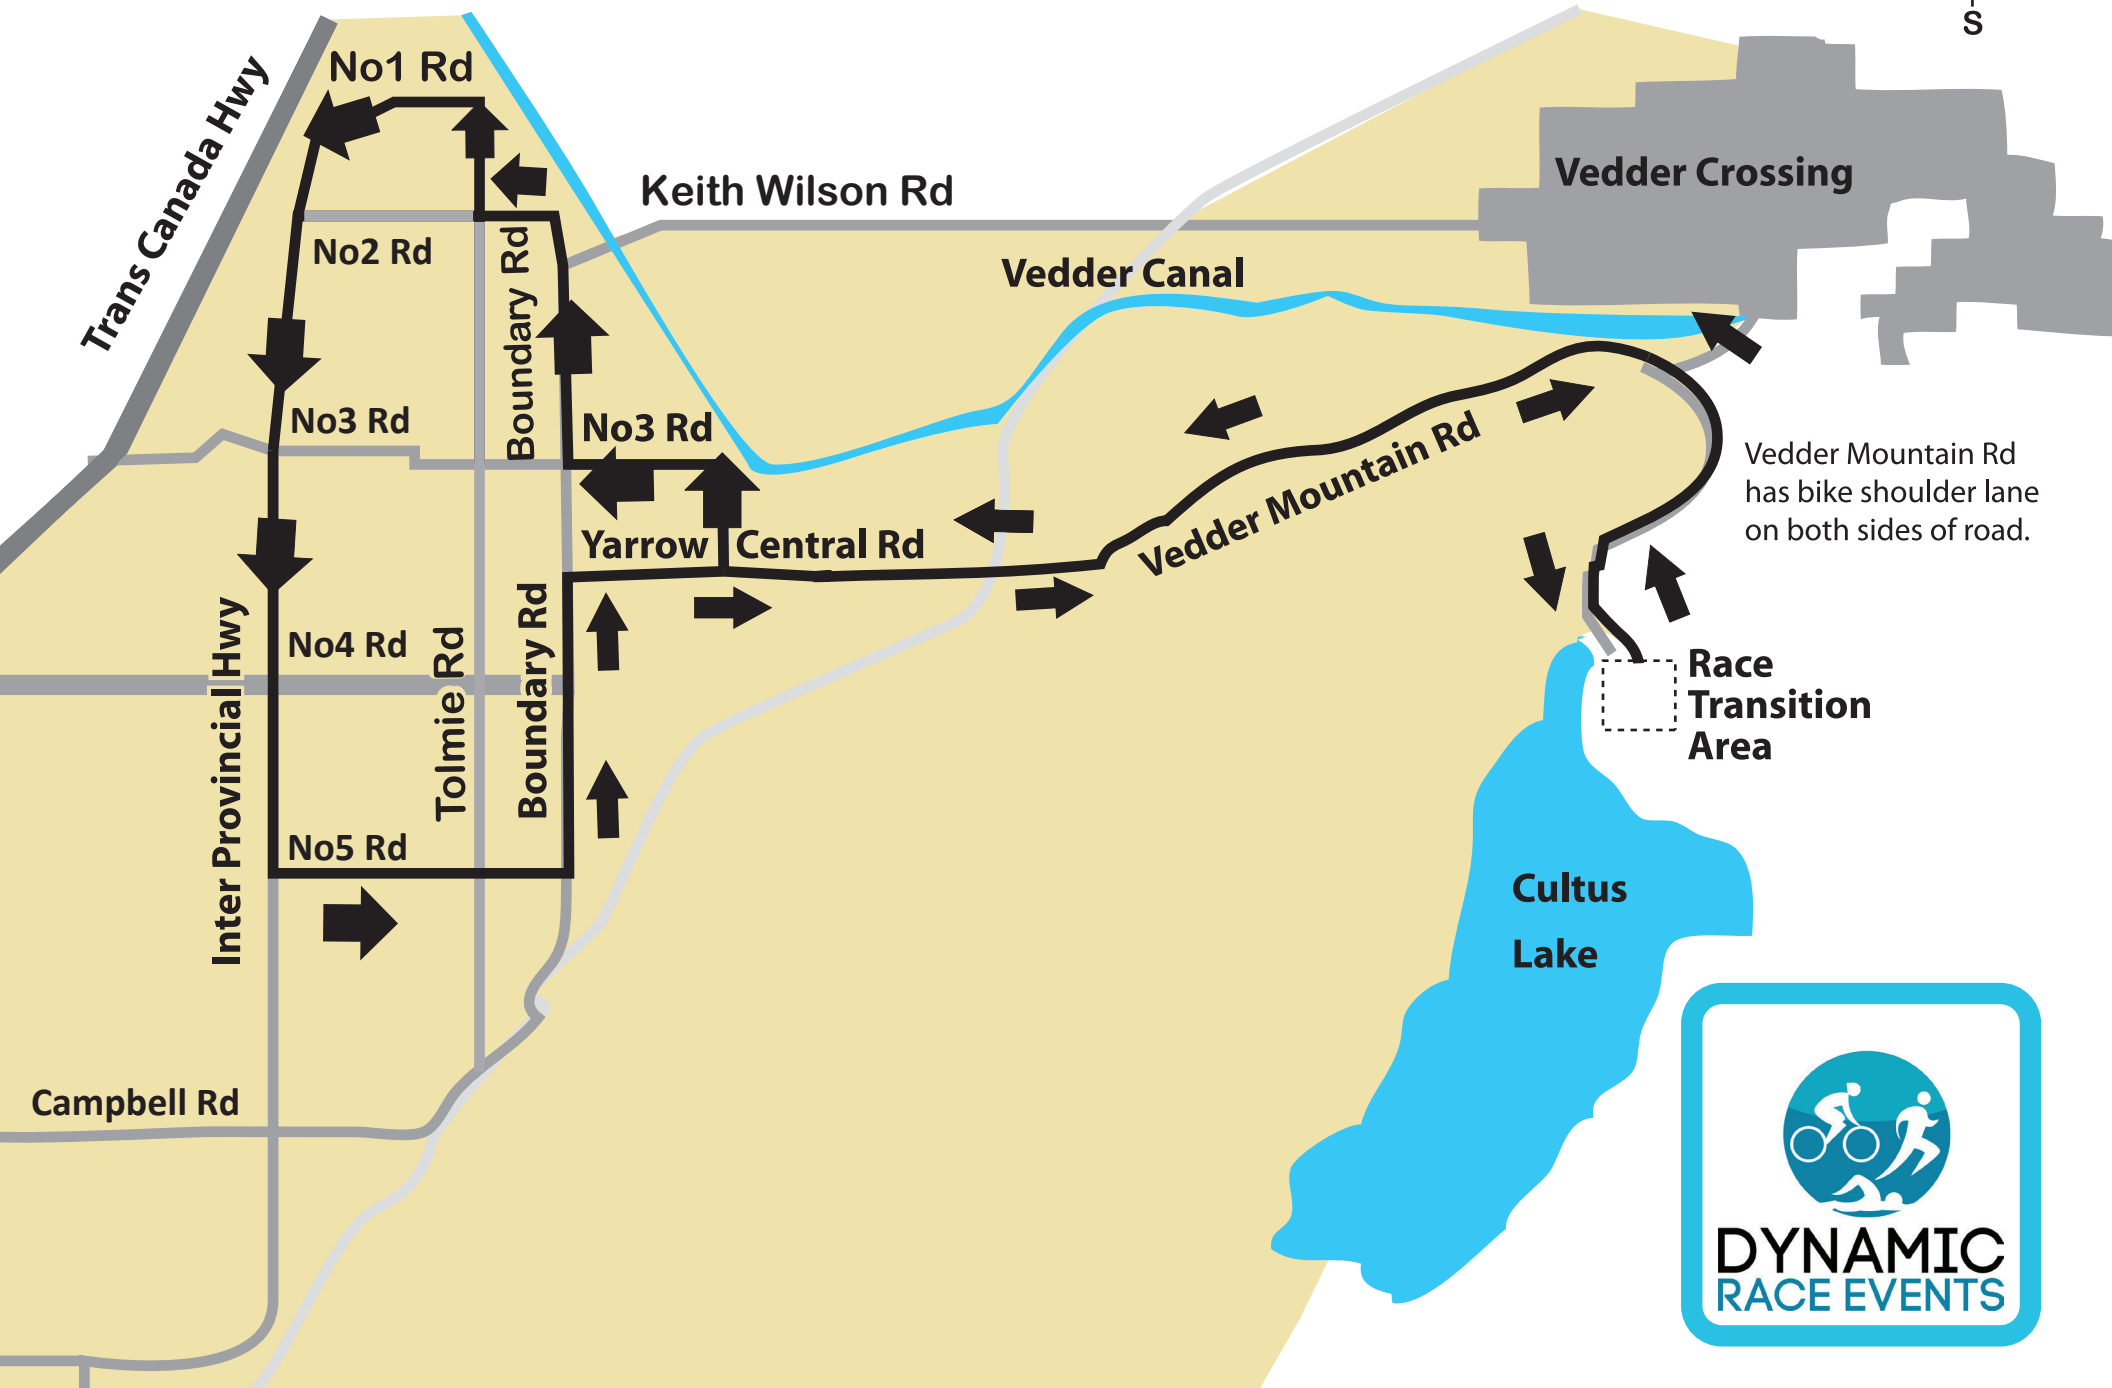

CULTUS LAKE BIKE MAP

OLYMPIC COURSE

Vedder Mountain Rd has bike shoulder lane on both sides of road.

Race Transition Area