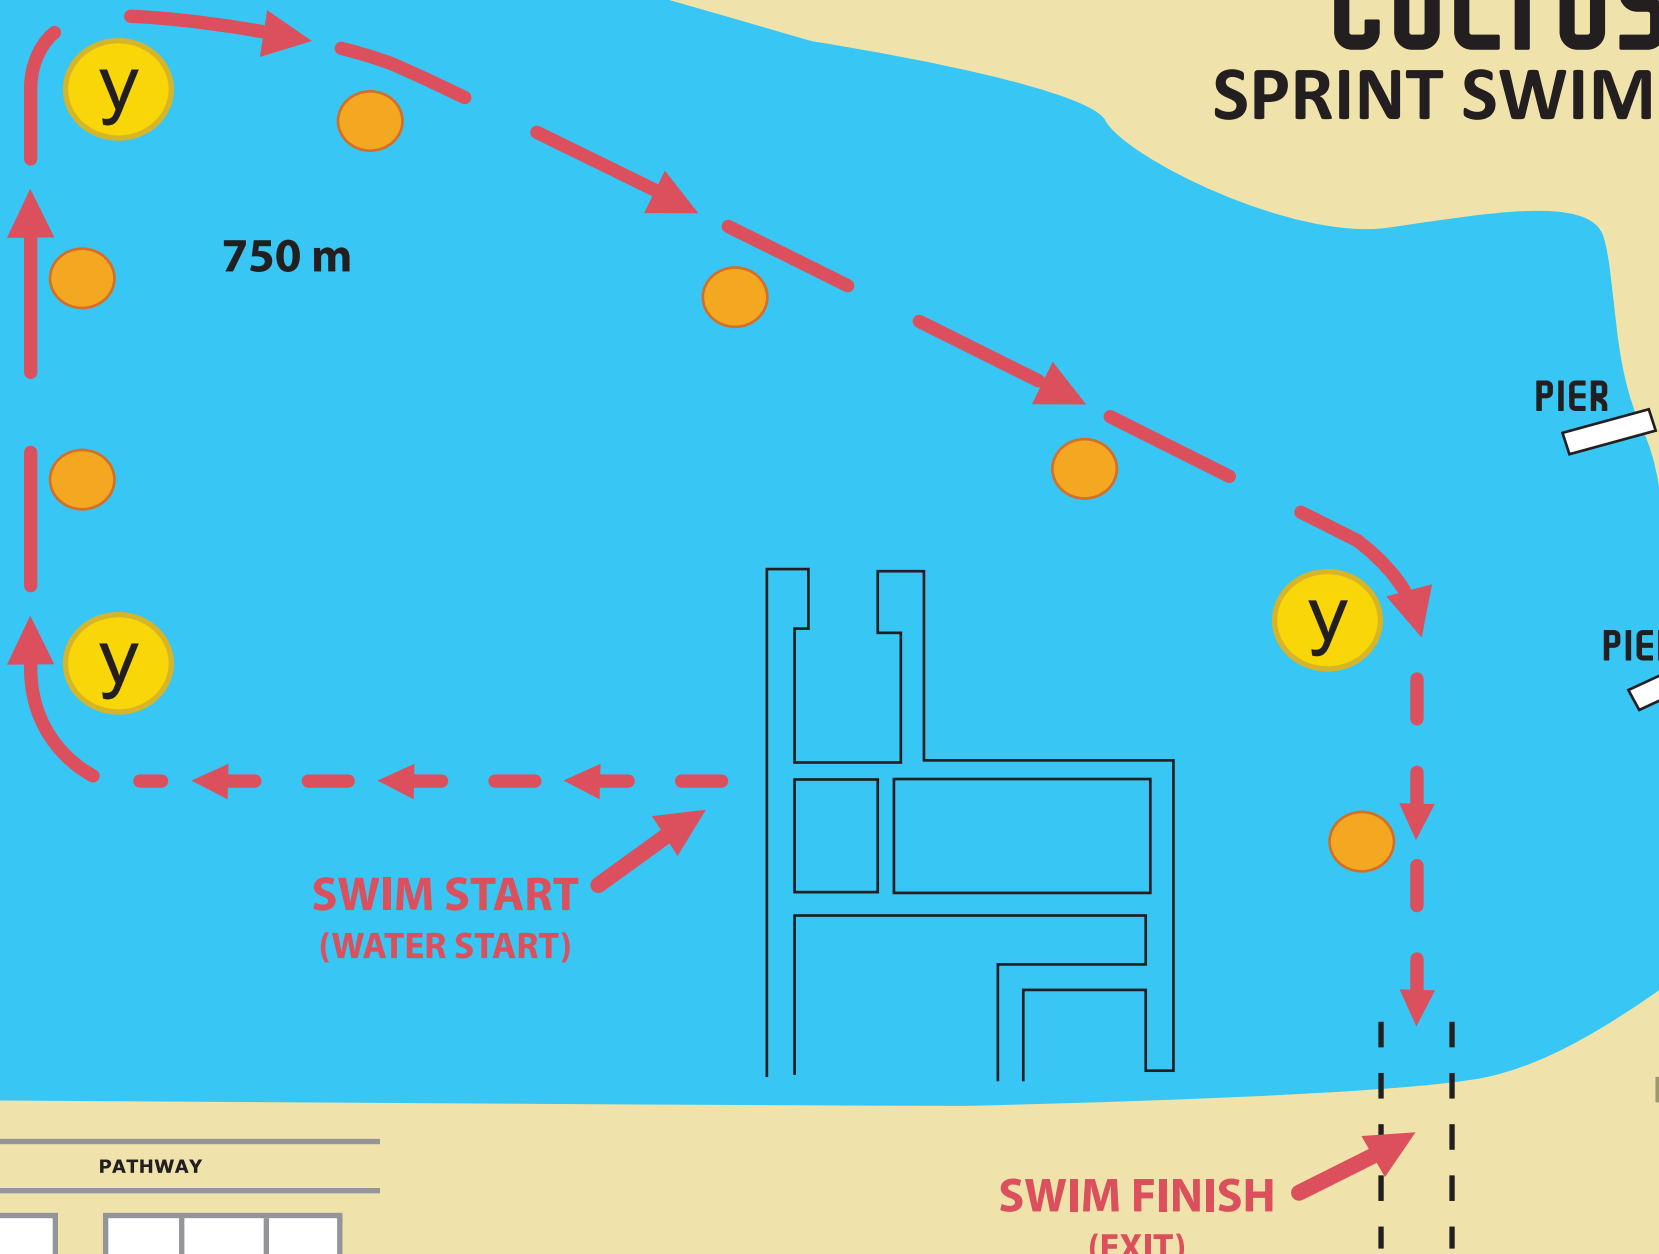

# CULTUS LAKE

## SPRINT SWIM COURSE

- Large Yellow Corner Buoys
- Orange Buoys